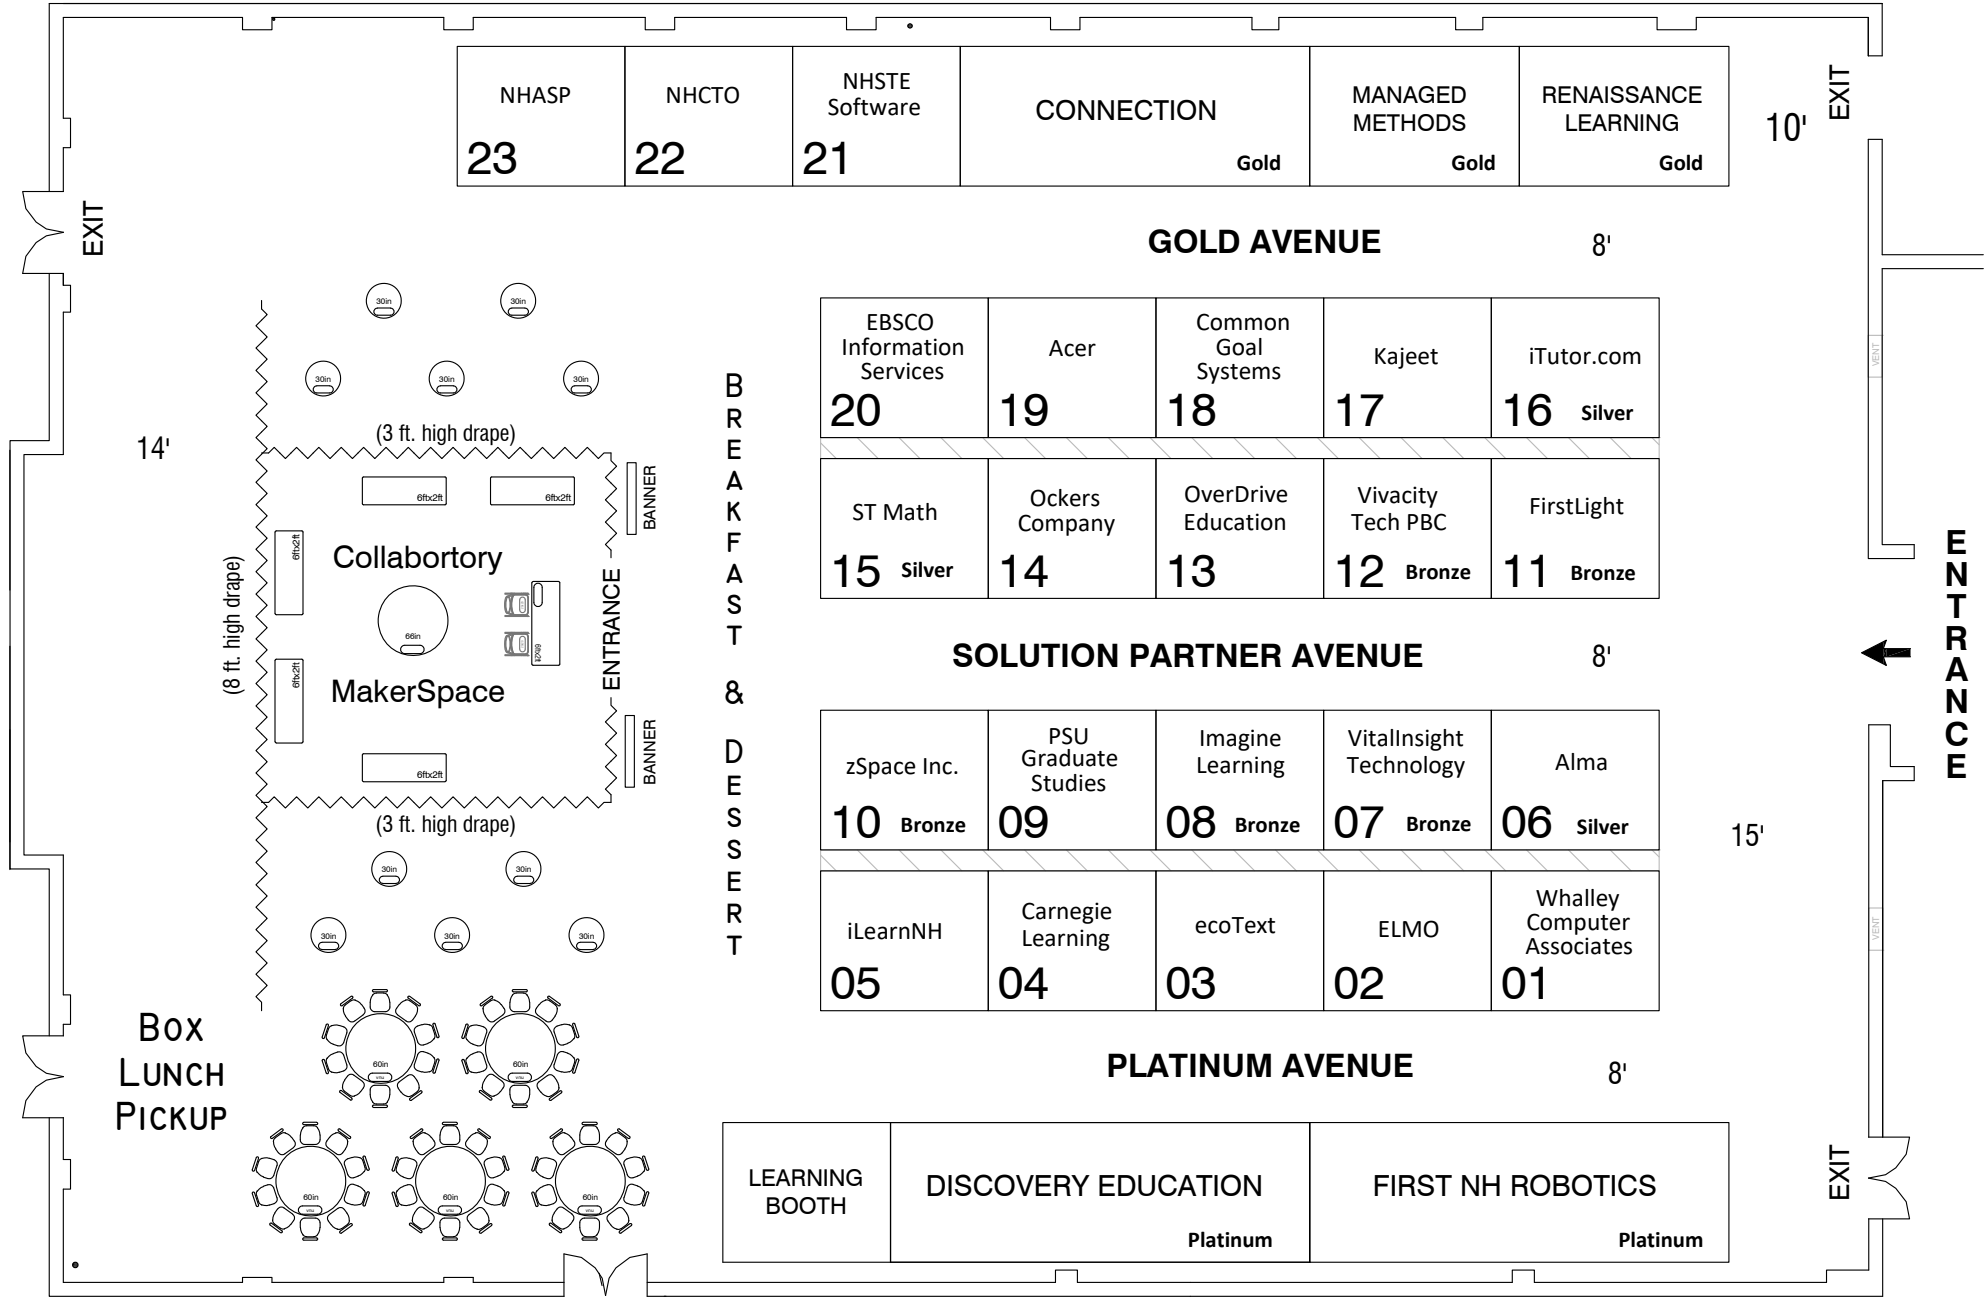

# CMTC 2021 - Partner Pavilion Located in the Armory

DoubleTree by Hilton Manchester Downtown  
Manchester, New Hampshire

NHASP <b>23</b>	NHCTO <b>22</b>	NHSTE Software <b>21</b>	CONNECTION Gold	MANAGED METHODS Gold	RENAISSANCE LEARNING Gold
--------------------	--------------------	-----------------------------	--------------------	-------------------------	------------------------------

**PLATINUM AVENUE** 8'

LEARNING BOOTH	DISCOVERY EDUCATION Platinum	FIRST NH ROBOTICS Platinum
----------------	---------------------------------	-------------------------------

**BREAKFAST & DESSERT**

Collaboratory  
MakerSpace

(3 ft. high drape)  
(8 ft. high drape)  
(3 ft. high drape)

BANNER  
ENTRANCE  
BANNER

**BOX LUNCH PICKUP**

**ENTRANCE** →

EXIT

EXIT

EXIT