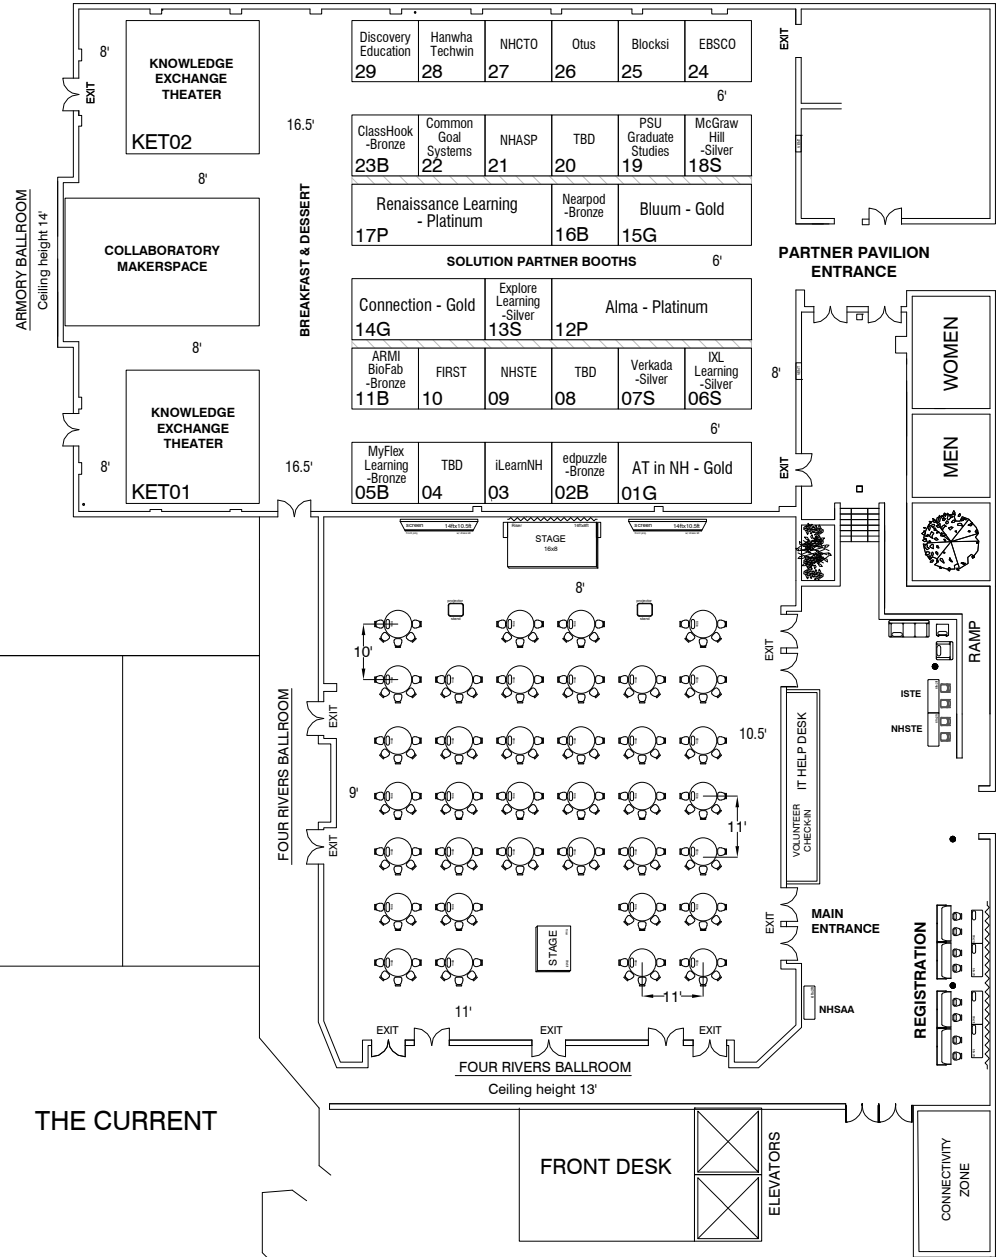

CMTC 2022
November 28-December 1, 2022
DoubleTree by Hilton Manchester Downtown
Manchester, New Hampshire

Second Floor Rooms Upstairs
on the Mezzanine Level

THE PENSTOCK

THE CURRENT

Hotel Main Lobby & Check-in